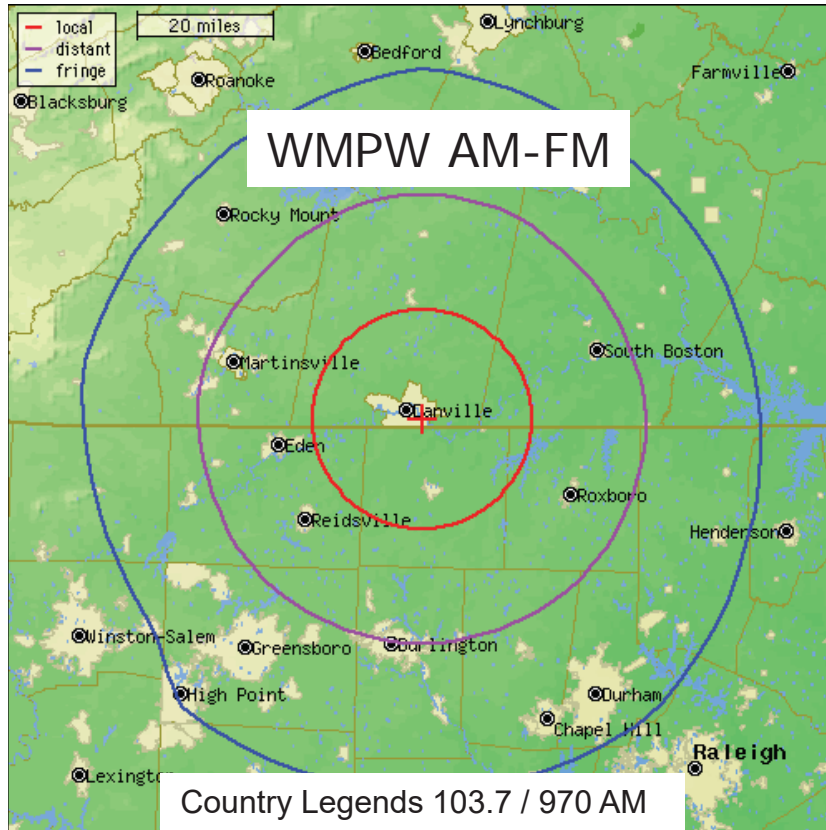

US 98.3/US 983.com

Country

Today's NEW Country and Your All Time Favorites!

US 98.3	
Monthly Unique Listeners:	
Radio	58,200
Stream	894
Total	59,094
Gender:	
Male	35%
Female	65%
Demographics:	
18-34	28%
25-54	40%
35-64	43%
Nielsen Audio 2016 County Coverage, March 2016, Triton Digital	

**US 98.3 serves
Henderson, Oxford, Roxboro, Warrenton NC
South Boston, Clarksville, South Hill, Chase City and Farmville VA**

Country Legends 103.7

CountryLegends1037.com

Country Oldies

Country Legends 103.7	
Monthly Unique Listeners:	
Radio	9,800
Stream	2,375
Total	12,175
Gender:	
Male	48%
Female	52%
Demographics:	
35-64	20%
35+	37%
Nielsen Audio 2016 County Coverage, March 2016, Triton Digital	

Country Legends 103.7 serves
 Danville City and Pittsylvania County VA
 Caswell and Rockingham Counties NC

1045 The Dan.com

1045 The Dan

1045TheDan.com

Classic Hits

1045 The Dan	
Monthly Unique Listeners:	
Radio	6,535
Stream	526
Total	7,061
Gender:	
Male	56%
Female	44%
Demographics:	
18-34	13%
25-54	33%
35-64	61%
Nielsen Audio 2016 County Coverage, March 2016 Triton Digital	

**96.7 ShineFM serves
 South Hill, Lake Gaston, Chase City, Victoria and Lawrenceville VA
 Henderson and Warrenton NC**

The LMN is everywhere people listen.
On Radio. Online. And on all mobile devices.