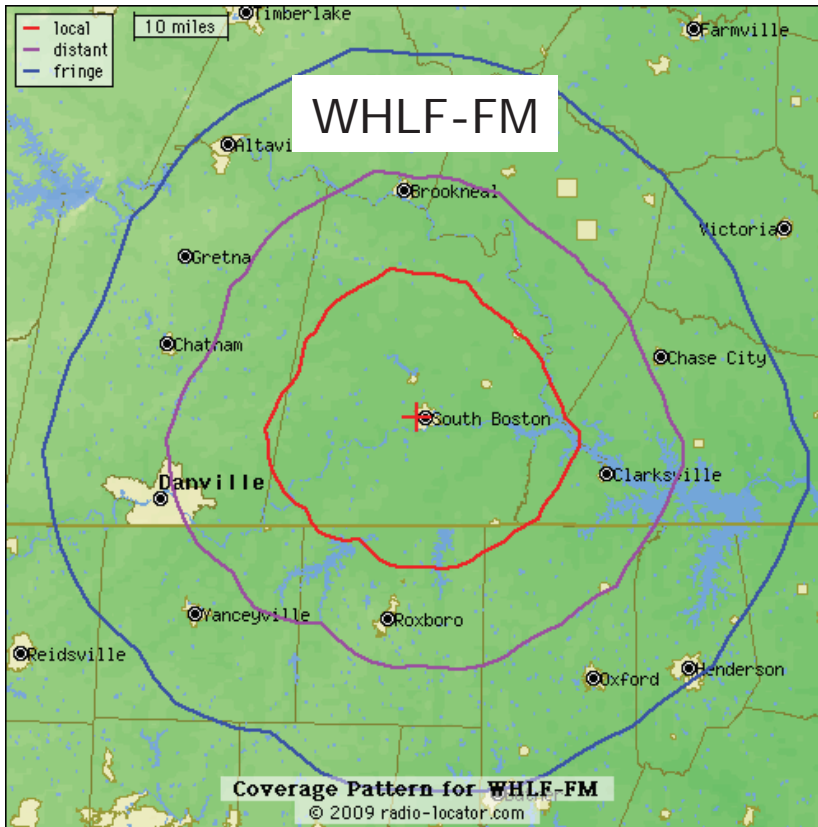

Country Legends 103.7 serves
 Danville City and Pittsylvania County VA
 Caswell and Rockingham Counties NC

1045 The Dan.com

1045 The Dan

1045TheDan.com

Classic Hits

1045 The Dan	
Monthly Unique Listeners:	
Radio	6,535
Stream	526
Total	7,061
Gender:	
Male	56%
Female	44%
Demographics:	
18-34	13%
25-54	33%
35-64	61%
Nielsen Audio 2016 County Coverage, March 2016 Triton Digital	

**1045 The Dan serves
 Danville City and Pittsylvania County VA
 Caswell and Rockingham Counties NC**

95-3/HLF/953HLF.com

Today's Soft Rock Favorites!

Adult Contemporary

95-3 HLF	
Monthly Unique Listeners:	
Radio	13,954
Stream	612
Total	14,566
Gender:	
Male	30%
Female	70%
Demographics:	
18-34	0%
25-54	76%
35-64	81%
Nielsen Audio 2016 County Coverage, March 2016 Triton Digital	