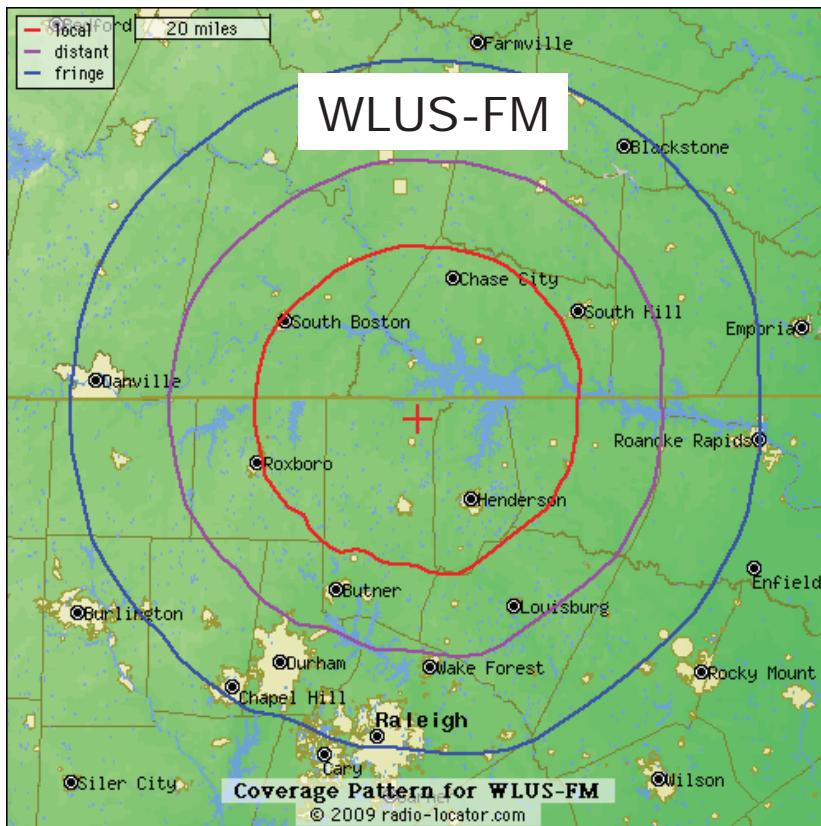

Each month, the LMN collectively reaches over 111,500 listeners!

Lakes Media Network Voting District Locator

Call Letters	WLUS-FM	WMPW AM-FM	WWDN AM-FM	WHLF-FM	WKSK-FM	WSHV AM-FM
Web Address	US983.com	CountryLegends1037.com	1045TheDan.com	953HLF.com	Rewind1019.com	967ShineFM.com
Station Name	US 98.3	Country Legends 103.7	1045 The Dan	95-3 HLF	Rewind 1019	96.7 Shine FM
Format	Country	Country Oldies	Classic Hits	Adult Contemporary	Classic Hits	Adult Contemporary
Target Demographic	25-54	35-64	35-64	25-54	35-64	25-54
Monthly Total Reach	59,094	12,175	7,061	14,566	12,485	6,195
Roanoke-Lynchburg DMA						
US NC Senate		X	X	X	X	X
US VA Senate		X	X	X		
US VA Congress 5						
VA House 14		X	X	X		
VA House 16		X	X	X		
VA House 60	X			X	X	
VA Senate 15	X	X	X	X	X	X
Raleigh-Durham DMA						
US NC Senate	X	X	X	X	X	X
US VA Senate	X	X	X	X	X	X
US NC Congress 1	X				X	X
US NC Congress 6	X	X	X	X		
US NC Congress 13	X				X	
NC Senate 4	X				X	
NC Senate 18	X					
NC Senate 22	X	X	X	X		
NC House 27	X				X	X
NC House 32	X				X	
NC House 50		X	X			
NC House 55	X			X		
VA House 61	X				X	X
VA Senate 15	X	X	X	X	X	X
Greensboro-Winston Salem DMA						
US NC Senate	X	X				
US NC Congress 13	X	X	X	X		
	17	13	12	13	12	8

US 98.3/US 983.com

Country

Today's NEW Country and Your All Time Favorites!

US 98.3	
Monthly Unique Listeners:	
Radio	58,200
Stream	894
Total	59,094
Gender:	
Male	35%
Female	65%
Demographics:	
18-34	28%
25-54	40%
35-64	43%
Nielsen Audio 2016 County Coverage, March 2016, Triton Digital	

**US 98.3 serves
Henderson, Oxford, Roxboro, Warrenton NC
South Boston, Clarksville, South Hill, Chase City and Farmville VA**

Country Legends 103.7

CountryLegends1037.com

Country Oldies

Country Legends 103.7	
Monthly Unique Listeners:	
Radio	9,800
Stream	2,375
Total	12,175
Gender:	
Male	48%
Female	52%
Demographics:	
35-64	20%
35+	37%
Nielsen Audio 2016 County Coverage, March 2016, Triton Digital	