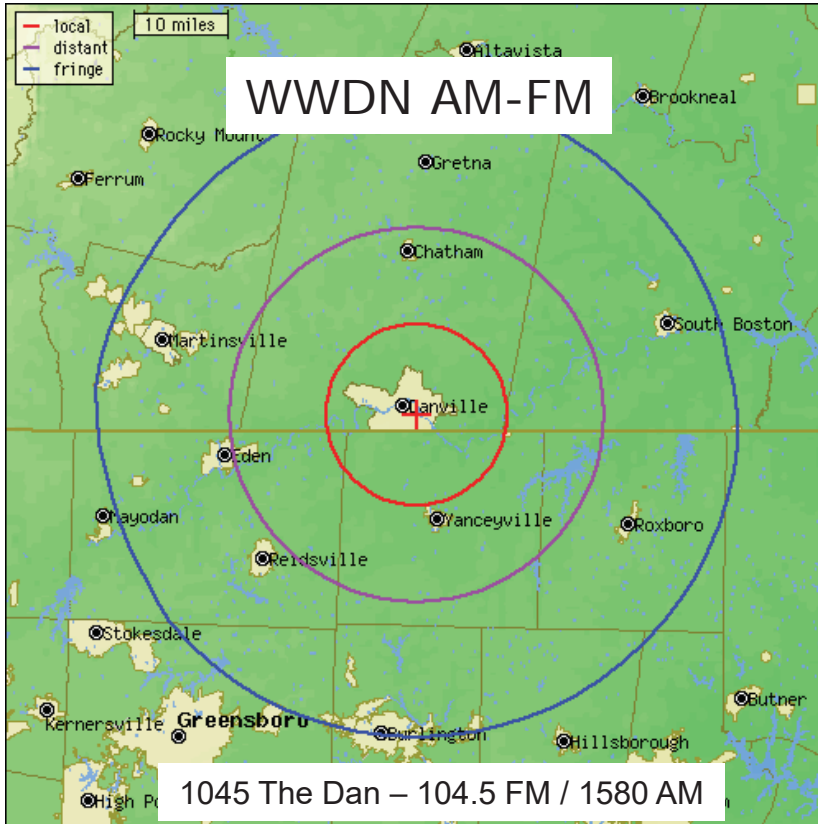

Country Legends 103.7 serves
 Danville City and Pittsylvania County VA
 Caswell and Rockingham Counties NC

1045 The Dan.com

1045 The Dan

1045TheDan.com

Classic Hits

1045 The Dan	
Monthly Unique Listeners:	
Radio	6,535
Stream	526
Total	7,061
Gender:	
Male	56%
Female	44%
Demographics:	
18-34	13%
25-54	33%
35-64	61%
Nielsen Audio 2016 County Coverage, March 2016 Triton Digital	

**1045 The Dan serves
 Danville City and Pittsylvania County VA
 Caswell and Rockingham Counties NC**

95-3/HLF/953HLF.com

Today's Soft Rock Favorites!

Adult Contemporary

95-3 HLF	
Monthly Unique Listeners:	
Radio	13,954
Stream	612
Total	14,566
Gender:	
Male	30%
Female	70%
Demographics:	
18-34	0%
25-54	76%
35-64	81%
Nielsen Audio 2016 County Coverage, March 2016 Triton Digital	