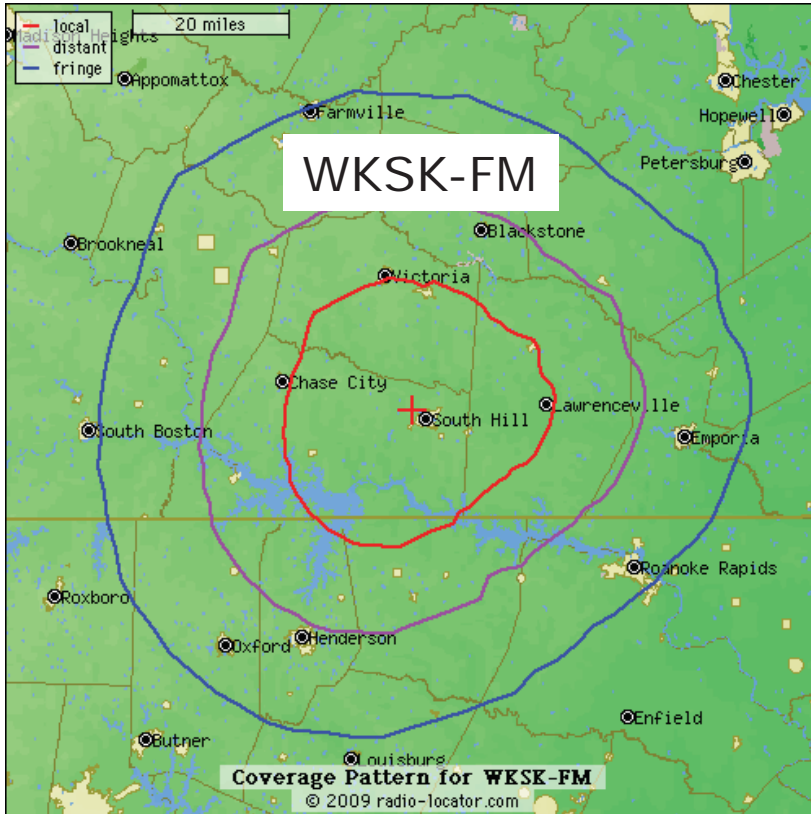

Rewind 1019.com

Classic Hits

South Hill's Greatest Hits!

Rewind 1019	
Monthly Unique Listeners:	
Radio	11,880
Stream	605
Total	12,485
Gender:	
Male	70%
Female	30%
Demographics:	
18-34	13%
25-54	42%
35-64	72%
Nielsen Audio 2015 County Coverage, Jan-Apr 2015 Average, Ando Media	

Rewind 1019 serves
South Hill, Lake Gaston, Chase City, Victoria and Lawrenceville VA
Henderson and Warrenton NC
101.9 FM and Comcast Cable TV 16