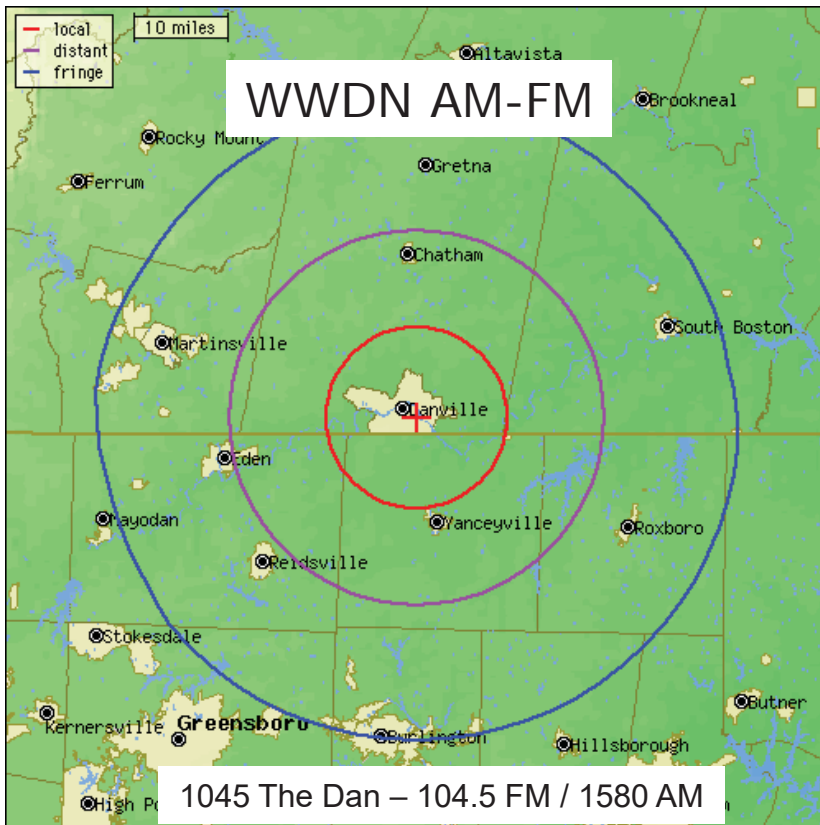

1,233

Each month, the LMN collectively reaches over 99,600 listeners!

US 98.3/US 983.com

Country

Today's NEW Country and Your All Time Favorites!

US 98.3	
Monthly Unique Listeners:	
Radio	43,800
Stream	2,000
Total	45,800
Gender:	
Male	57%
Female	43%
Demographics:	
18-34	28%
25-54	35%
35-64	43%
Nielsen Audio 2019 County Coverage, March 2019, Triton Digital	

**US 98.3 serves
 Henderson, Oxford, Roxboro, Warrenton NC
 South Boston, Clarksville, South Hill, Chase City and Farmville VA**

Country Legends 105.9

CountryLegends1059.com

Country Oldies

Country Legends 105.9	
Monthly Unique Listeners:	
Radio	2,500
Stream	3,749
Total	6,249
Gender:	
Male	48%
Female	52%
Demographics:	
35-64	48%
35+	100%
Nielsen Audio 2019 County Coverage, March 2019, Triton Digital	

**Country Legends 105.9 FM/970 AM serves
Danville City and Pittsylvania County VA
Caswell and Rockingham Counties NC**

1045 The Dan

1045TheDan.com

Classic Hits

1045 The Dan	
Monthly Unique Listeners:	
Radio	11,900
Stream	932
Total	12,832
Gender:	
Male	45%
Female	55%
Demographics:	
18-34	37%
25-54	43%
35-64	44%
Nielsen Audio 2019 County Coverage, March 2019 Triton Digital	