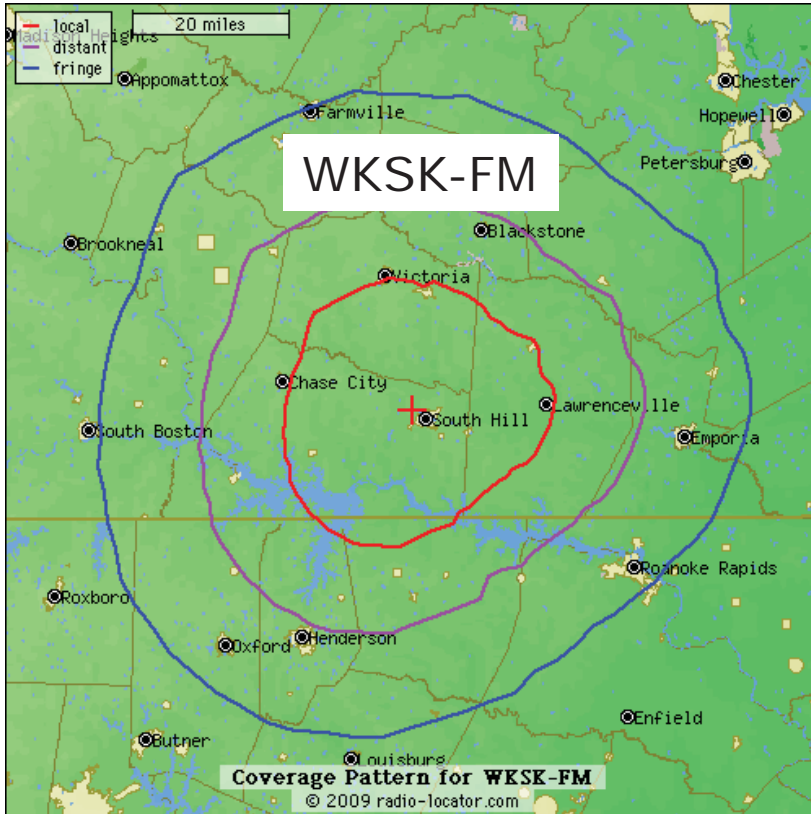

Rewind 1019.com

Classic Hits

South Hill's Greatest Hits!

Rewind 1019	
Monthly Unique Listeners:	
Radio	12,800
Stream	1,233
Total	14,033
Gender:	
Male	35%
Female	65%
Demographics:	
18-34	8%
25-54	29%
35-64	57%
Nielsen Audio 2019 County Coverage, Triton Digital March 2019	

Rewind 1019 serves
South Hill, Lake Gaston, Chase City, Victoria and Lawrenceville VA
Henderson and Warrenton NC