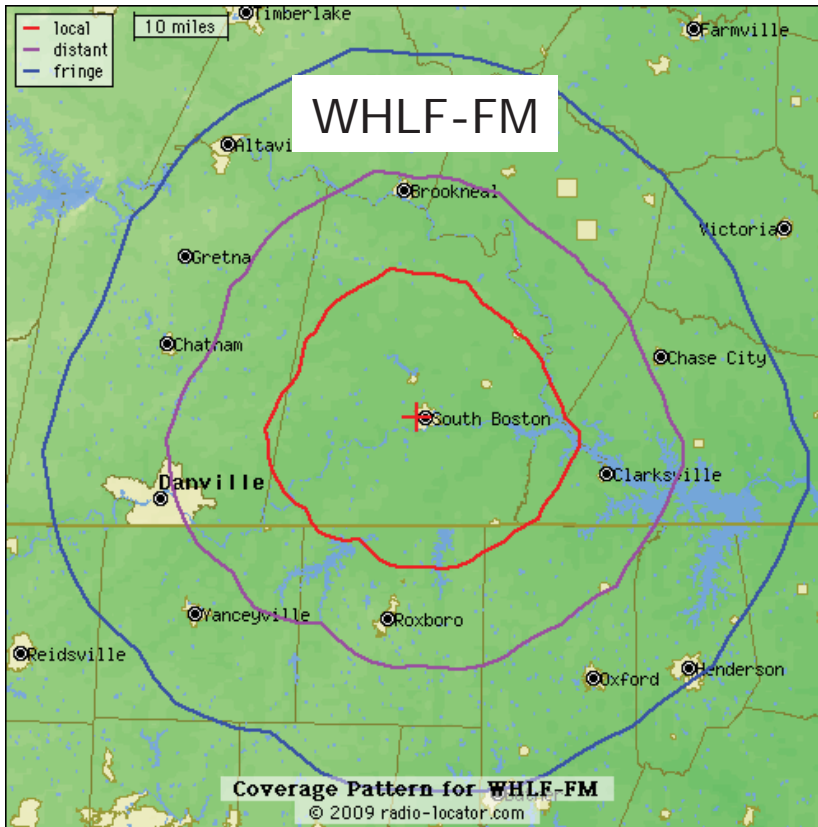

**Country Legends 105.9 FM/970 AM serves
Danville City and Pittsylvania County VA
Caswell and Rockingham Counties NC**

1045 The Dan

1045TheDan.com

Classic Hits

1045 The Dan	
Monthly Unique Listeners:	
Radio	11,900
Stream	932
Total	12,832
Gender:	
Male	45%
Female	55%
Demographics:	
18-34	37%
25-54	43%
35-64	44%
Nielsen Audio 2019 County Coverage, March 2019 Triton Digital	

**1045 The Dan serves
Danville City and Pittsylvania County VA
Caswell and Rockingham Counties NC**

95-3/HLF/953HLF.com

Favorites From the 80s, 90s and More!

Adult Contemporary

95-3 HLF	
Monthly Unique Listeners:	
Radio	10,400
Stream	1,064
Total	11,464
Gender:	
Male	28%
Female	72%
Demographics:	
18-34	19%
25-54	53%
35-64	42%
Nielsen Audio 2019 County Coverage, March 2019 Triton Digital	