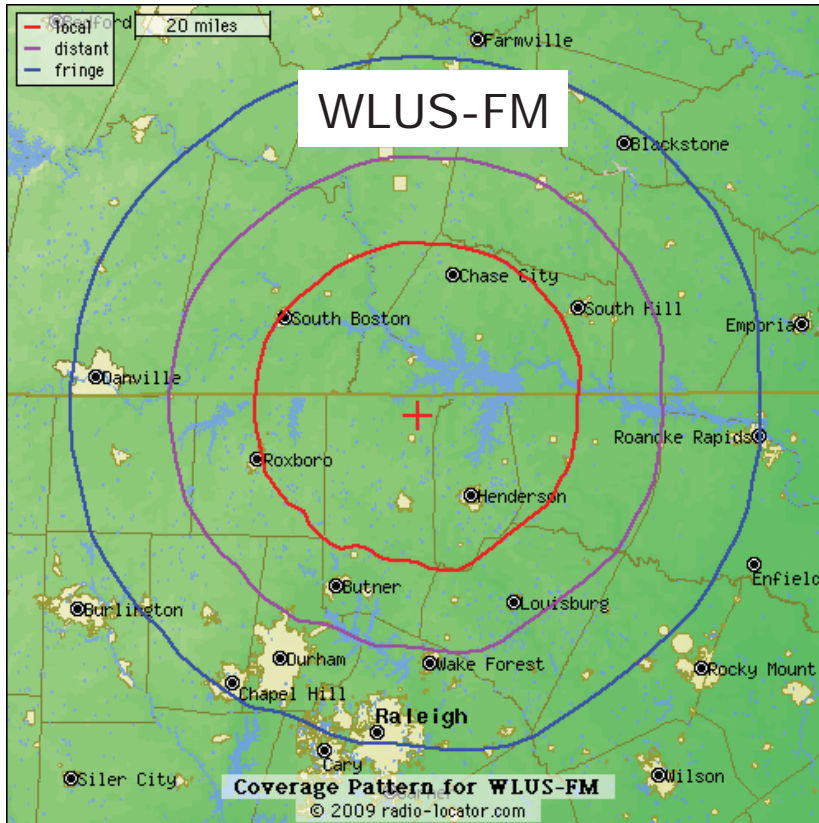

1,233

Each month, the LMN collectively reaches over 99,600 listeners!

US 98.3/US 983.com

Country

Today's NEW Country and Your All Time Favorites!

US 98.3	
Monthly Unique Listeners:	
Radio	43,800
Stream	2,000
Total	45,800
Gender:	
Male	57%
Female	43%
Demographics:	
18-34	28%
25-54	35%
35-64	43%
Nielsen Audio 2019 County Coverage, March 2019, Triton Digital	

**US 98.3 serves
 Henderson, Oxford, Roxboro, Warrenton NC
 South Boston, Clarksville, South Hill, Chase City and Farmville VA**

Country Legends 105.9

CountryLegends1059.com

Country Oldies

Country Legends 105.9	
Monthly Unique Listeners:	
Radio	2,500
Stream	3,749
Total	6,249
Gender:	
Male	48%
Female	52%
Demographics:	
35-64	48%
35+	100%
Nielsen Audio 2019 County Coverage, March 2019, Triton Digital	

**Country Legends 105.9 FM/970 AM serves
Danville City and Pittsylvania County VA
Caswell and Rockingham Counties NC**

1045 The Dan

1045TheDan.com

Classic Hits

1045 The Dan	
Monthly Unique Listeners:	
Radio	11,900
Stream	932
Total	12,832
Gender:	
Male	45%
Female	55%
Demographics:	
18-34	37%
25-54	43%
35-64	44%
Nielsen Audio 2019 County Coverage, March 2019 Triton Digital	

Rewind 1019 serves
 South Hill, Lake Gaston, Chase City, Victoria and Lawrenceville VA
 Henderson and Warrenton NC

96.7 ShineFM
967ShineFM.com

Adult
Contemporary

Monthly Unique Listeners:	
Radio	8,500
Stream	776
Total	9,276
Gender:	
Male	49%
Female	51%
Demographics:	
18-34	36%
25-54	44%
35-64	57%
Nielsen Audio 2018 County Coverage, March 2019 Triton Digital	