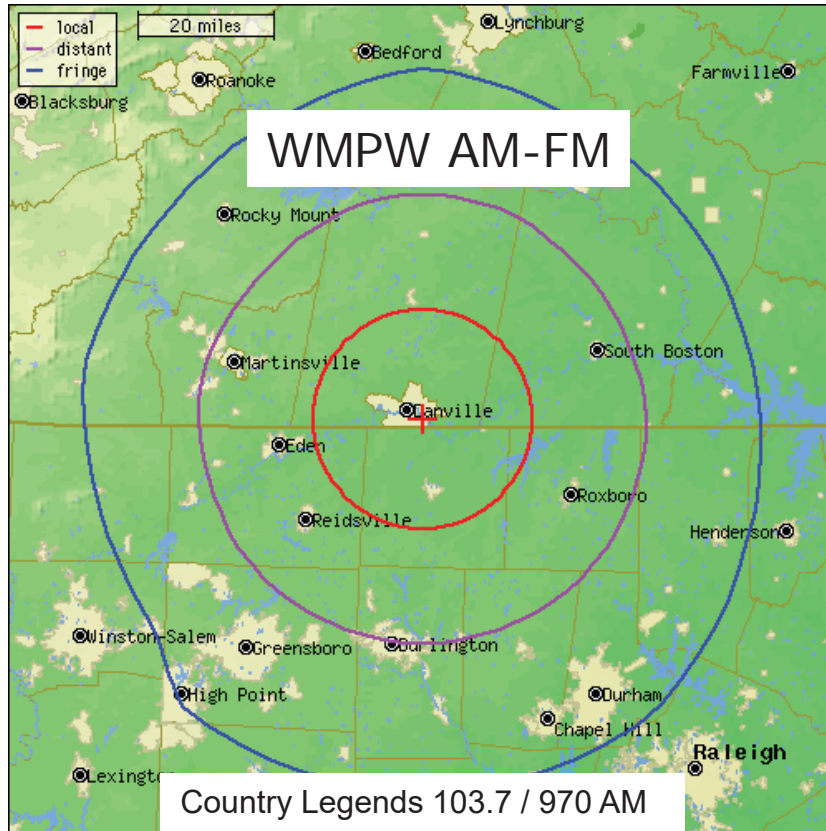

1,233

Each month, the LMN collectively reaches over 99,600 listeners!

US 98.3/US 983.com

Country

Today's NEW Country and Your All Time Favorites!

US 98.3	
Monthly Unique Listeners:	
Radio	43,800
Stream	2,000
Total	45,800
Gender:	
Male	57%
Female	43%
Demographics:	
18-34	28%
25-54	35%
35-64	43%
Nielsen Audio 2019 County Coverage, March 2019, Triton Digital	

**US 98.3 serves
 Henderson, Oxford, Roxboro, Warrenton NC
 South Boston, Clarksville, South Hill, Chase City and Farmville VA**

Country Legends 105.9

CountryLegends1059.com

Country Oldies

Country Legends 105.9	
Monthly Unique Listeners:	
Radio	2,500
Stream	3,749
Total	6,249
Gender:	
Male	48%
Female	52%
Demographics:	
35-64	48%
35+	100%
Nielsen Audio 2019 County Coverage, March 2019, Triton Digital	

**Country Legends 105.9 FM/970 AM serves
Danville City and Pittsylvania County VA
Caswell and Rockingham Counties NC**

1045 The Dan

1045TheDan.com

Classic Hits

1045 The Dan	
Monthly Unique Listeners:	
Radio	11,900
Stream	932
Total	12,832
Gender:	
Male	45%
Female	55%
Demographics:	
18-34	37%
25-54	43%
35-64	44%
Nielsen Audio 2019 County Coverage, March 2019 Triton Digital	

**96.7 ShineFM serves
South Hill, Lake Gaston, Chase City, Victoria and Lawrenceville VA
Henderson and Warrenton NC**

The LMN is everywhere people listen.
On Radio. Online. And on all mobile devices.