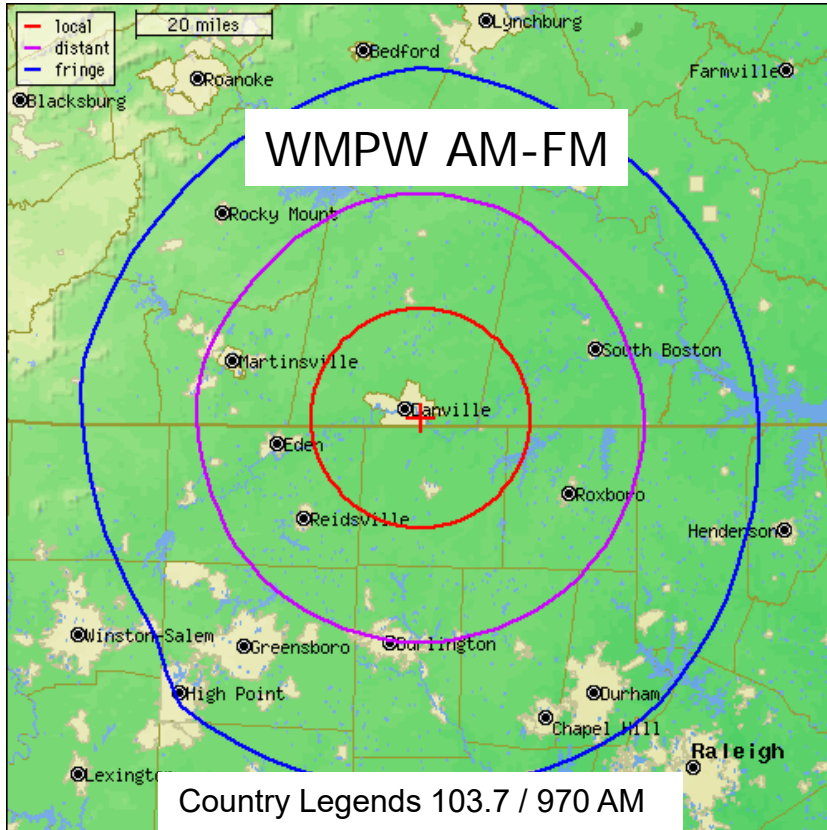

US 98.3/US 983.com

Country

Today's NEW Country and Your All Time Favorites!

US 98.3	
Monthly Unique Listeners:	
Radio	40,300
Stream	1,470
Total	41,770
Gender:	
Male	35%
Female	65%
Demographics:	
18-34	24%
25-54	30%
35-64	49%
Nielsen Audio 2018 County Coverage, March 2018, Triton Digital	

**US 98.3 serves
Henderson, Oxford, Roxboro, Warrenton NC
South Boston, Clarksville, South Hill, Chase City and Farmville VA**

Country Legends 105.9

CountryLegends1059.com

Country Oldies

Country Legends 105.9	
Monthly Unique Listeners:	
Radio	6,000
Stream	947
Total	6,947
Gender:	
Male	66%
Female	34%
Demographics:	
35-64	42%
35+	48%
Nielsen Audio 2018 County Coverage, March 2018, Triton Digital	

**Country Legends 105.9 FM/970 AM serves
Danville City and Pittsylvania County VA
Caswell and Rockingham Counties NC**

1045 The Dan

1045TheDan.com

Classic Hits

1045 The Dan	
Monthly Unique Listeners:	
Radio	1,800
Stream	455
Total	2,255
Gender:	
Male	45%
Female	55%
Demographics:	
25-54	61%
35-64	88%
Nielsen Audio 2018 County Coverage, March 2018 Triton Digital	