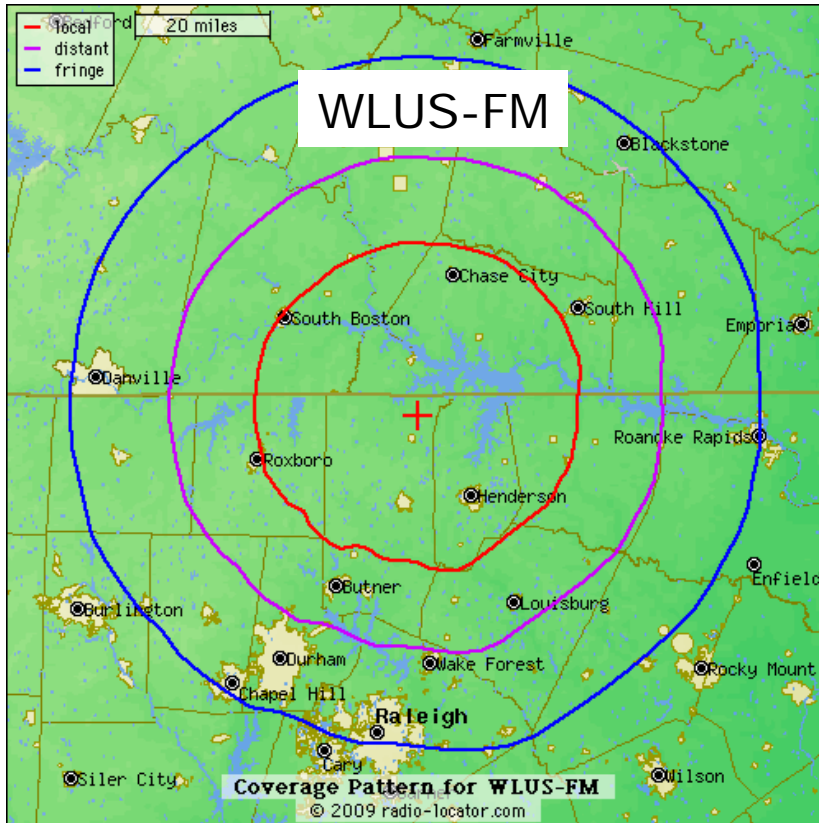

1,040

Each month, the LMN collectively reaches over 94,000 listeners!

Lakes Media Network Voting District Locator

Call Letters	WLUS-FM	WHLF-FM	WWDN AM-FM	WMPW AM-FM	WKSK-FM	WSHV AM-FM
Web Address	US983.com	953HLF.com	1045TheDan.com	CountryLegends1059.com	Rewind1019.com	967ShineFM.com
Station Name	US 98.3	95-3 HLF	1045 The Dan	Country Legends 105.9	Rewind 1019	96.7 Shine FM
Format	Country	Adult Contemporary	Classic Hits	Classic Country	Classic Hits	Adult Contemporary
Target Demographic	25-54	25-54	35-64	35-64	35-64	25-54
Monthly Total Reach	41,770	15,983	2,255	6,947	17,840	9,278
Roanoke-Lynchburg DMA						
US NC Senate		X	X	X	X	X
US VA Senate		X	X	X		
US VA Congress 5	X	X	X	X	X	X
VA House 14		X	X	X		
VA House 16		X	X	X		
VA House 60	X	X			X	
VA Senate 15	X	X	X	X	X	X
Raleigh-Durham DMA						
US NC Senate	X	X	X	X	X	X
US VA Senate	X	X	X	X	X	X
US NC Congress 1	X				X	X
US NC Congress 6	X	X	X	X		
US NC Congress 13	X				X	
NC Senate 4	X				X	
NC Senate 18	X					
NC Senate 22	X	X	X	X		
NC House 27	X				X	X
NC House 32	X				X	
NC House 50			X	X		
NC House 55	X	X				
VA House 61	X				X	X
VA Senate 15	X	X	X	X	X	X
Greensboro-Winston Salem DMA						
US NC Senate	X			X		
US NC Congress 13	X	X	X	X		
	18	14	13	14	13	9

US 98.3/US 983.com

Country

Today's NEW Country and Your All Time Favorites!

US 98.3	
Monthly Unique Listeners:	
Radio	40,300
Stream	1,470
Total	41,770
Gender:	
Male	35%
Female	65%
Demographics:	
18-34	24%
25-54	30%
35-64	49%
Nielsen Audio 2018 County Coverage, March 2018, Triton Digital	

**US 98.3 serves
Henderson, Oxford, Roxboro, Warrenton NC
South Boston, Clarksville, South Hill, Chase City and Farmville VA**

Country Legends 105.9

CountryLegends1059.com

Country Oldies

Country Legends 105.9	
Monthly Unique Listeners:	
Radio	6,000
Stream	947
Total	6,947
Gender:	
Male	66%
Female	34%
Demographics:	
35-64	42%
35+	48%
Nielsen Audio 2018 County Coverage, March 2018, Triton Digital	