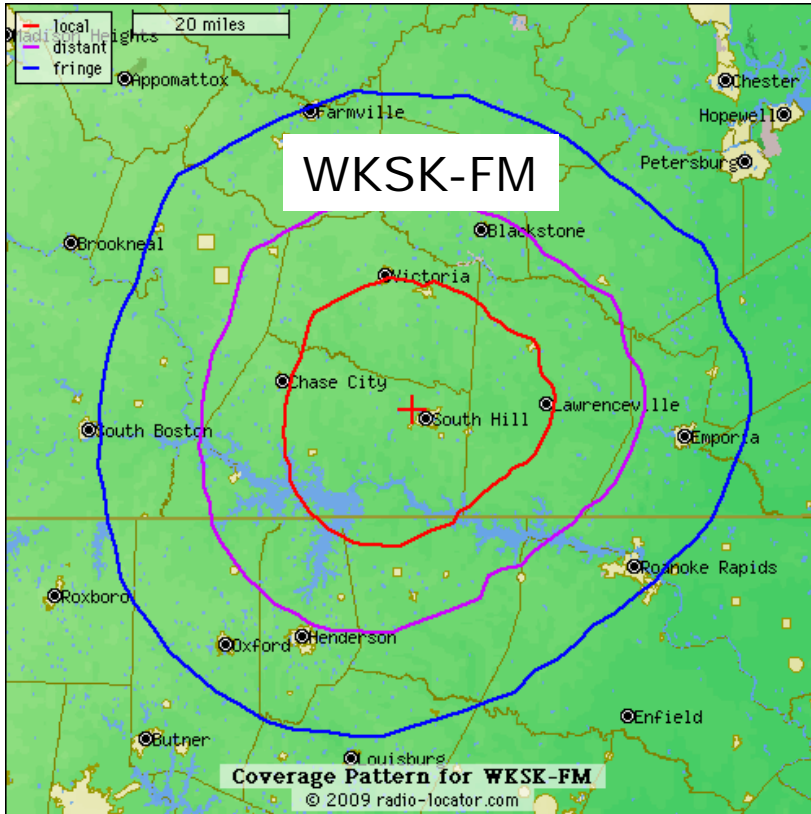

Rewind 1019.com

Classic Hits

South Hill's Greatest Hits!

Rewind 1019	
Monthly Unique Listeners:	
Radio	16,800
Stream	1,040
Total	17,840
Gender:	
Male	57%
Female	43%
Demographics:	
18-34	22%
25-54	58%
35-64	62%
Nielsen Audio 2018 County Coverage, Triton Digital March 2018	

**Rewind 1019 serves
South Hill, Lake Gaston, Chase City, Victoria and Lawrenceville VA
Henderson and Warrenton NC**