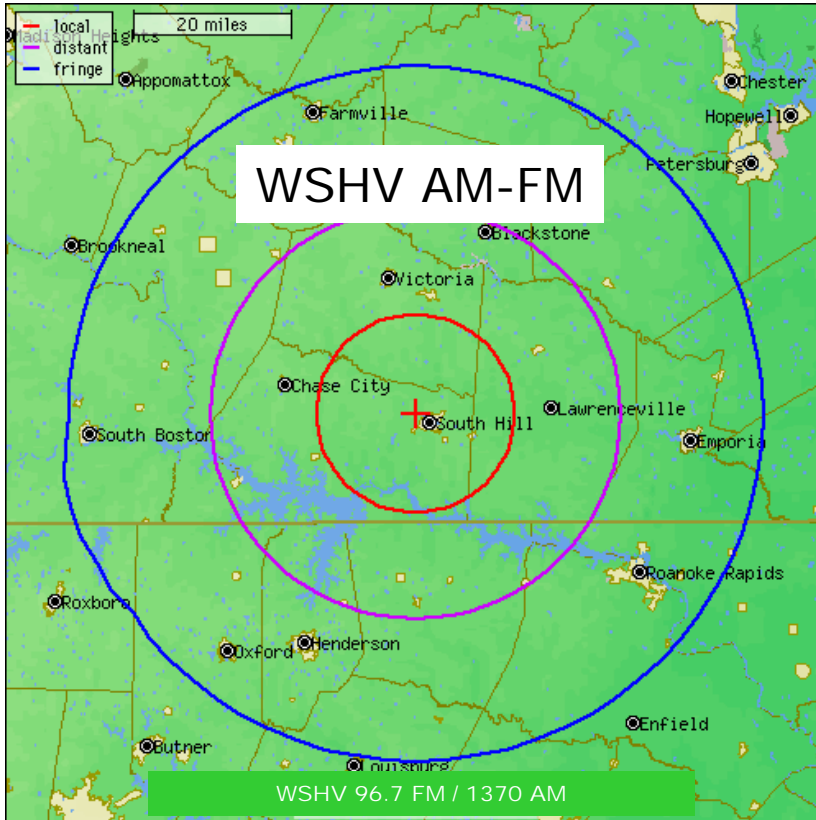

95-3/HLF serves
South Boston, Roxboro, Clarksville and eastern Pittsylvania County

Rewind 1019.com

Classic Hits

South Hill's Greatest Hits!

Rewind 1019	
Monthly Unique Listeners:	
Radio	16,800
Stream	1,040
Total	17,840
Gender:	
Male	57%
Female	43%
Demographics:	
18-34	22%
25-54	58%
35-64	62%
Nielsen Audio 2018 County Coverage, Triton Digital March 2018	

**Rewind 1019 serves
South Hill, Lake Gaston, Chase City, Victoria and Lawrenceville VA
Henderson and Warrenton NC**

96.7 ShineFM
967ShineFM.com

Adult
Contemporary

Monthly Unique Listeners:	
Radio	8,500
Stream	778
Total	9,278
Gender:	
Male	49%
Female	51%
Demographics:	
18-34	36%
25-54	44%
35-64	57%
Nielsen Audio 2018 County Coverage, March 2018 Triton Digital	