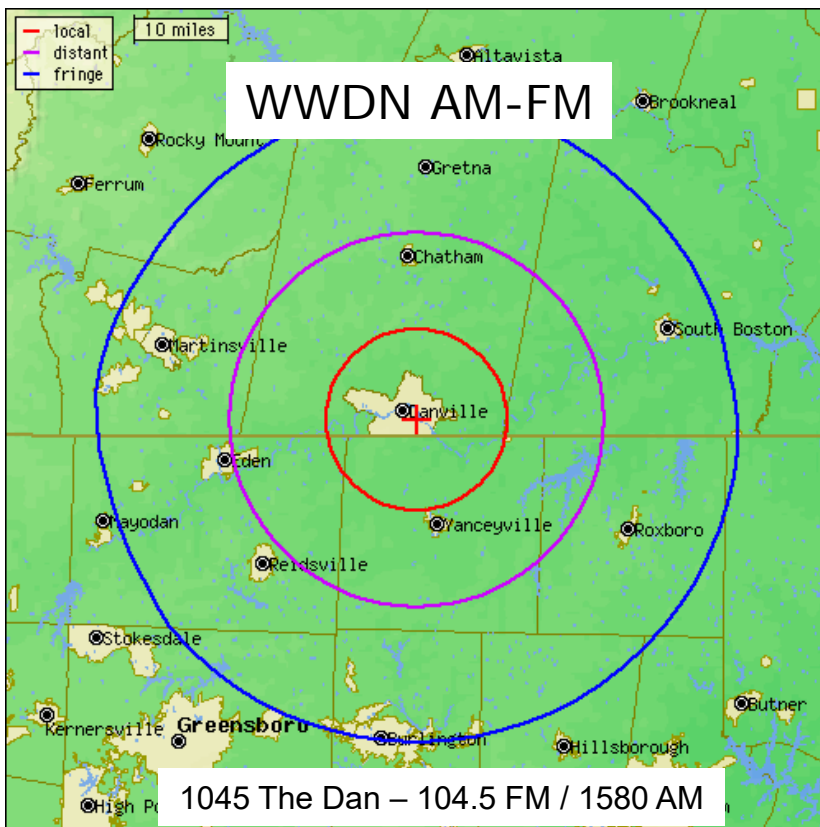

US 98.3/US 983.com

Country

Today's NEW Country and Your All Time Favorites!

US 98.3	
Monthly Unique Listeners:	
Radio	40,300
Stream	1,470
Total	41,770
Gender:	
Male	35%
Female	65%
Demographics:	
18-34	24%
25-54	30%
35-64	49%
Nielsen Audio 2018 County Coverage, March 2018, Triton Digital	

**US 98.3 serves
Henderson, Oxford, Roxboro, Warrenton NC
South Boston, Clarksville, South Hill, Chase City and Farmville VA**

Country Legends 105.9

CountryLegends1059.com

Country Oldies

Country Legends 105.9	
Monthly Unique Listeners:	
Radio	6,000
Stream	947
Total	6,947
Gender:	
Male	66%
Female	34%
Demographics:	
35-64	42%
35+	48%
Nielsen Audio 2018 County Coverage, March 2018, Triton Digital	

**Country Legends 105.9 FM/970 AM serves
Danville City and Pittsylvania County VA
Caswell and Rockingham Counties NC**

1045 The Dan

1045TheDan.com

Classic Hits

1045 The Dan	
Monthly Unique Listeners:	
Radio	1,800
Stream	455
Total	2,255
Gender:	
Male	45%
Female	55%
Demographics:	
25-54	61%
35-64	88%
Nielsen Audio 2018 County Coverage, March 2018 Triton Digital	