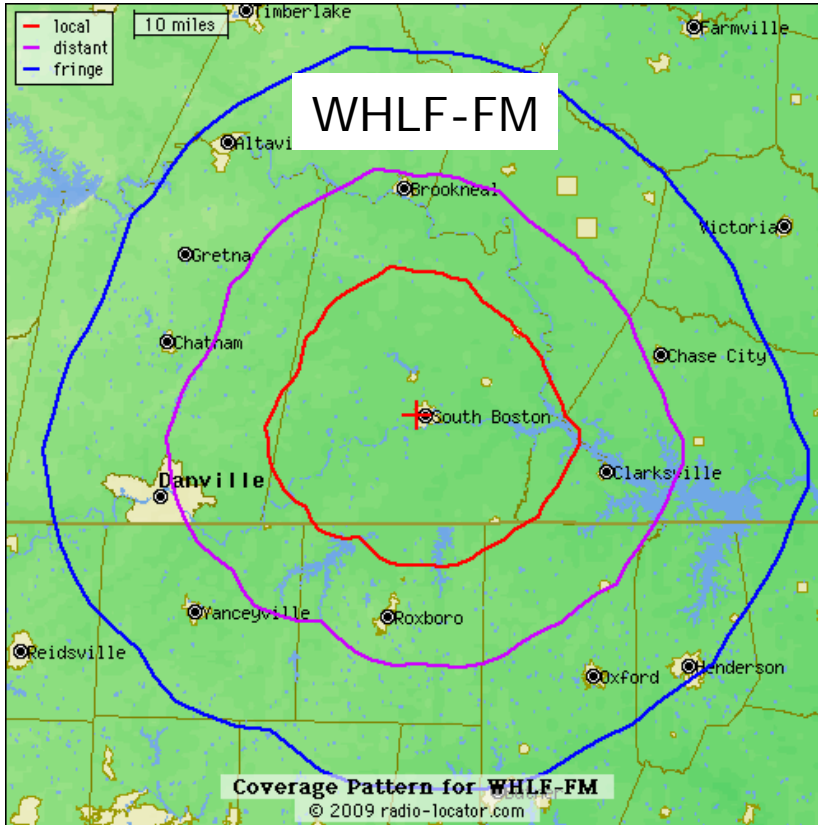

**Country Legends 105.9 FM/970 AM serves
Danville City and Pittsylvania County VA
Caswell and Rockingham Counties NC**

1045 The Dan

1045TheDan.com

Classic Hits

1045 The Dan	
Monthly Unique Listeners:	
Radio	1,800
Stream	455
Total	2,255
Gender:	
Male	45%
Female	55%
Demographics:	
25-54	61%
35-64	88%
Nielsen Audio 2018 County Coverage, March 2018 Triton Digital	

**1045 The Dan serves
Danville City and Pittsylvania County VA
Caswell and Rockingham Counties NC**

95-3/HLF/953HLF.com

Today's Soft Rock Favorites!

Adult Contemporary

95-3 HLF	
Monthly Unique Listeners:	
Radio	15,500
Stream	483
Total	15,983
Gender:	
Male	42%
Female	58%
Demographics:	
18-34	41%
25-54	58%
35-64	20%
Nielsen Audio 2018 County Coverage, March 2018 Triton Digital	